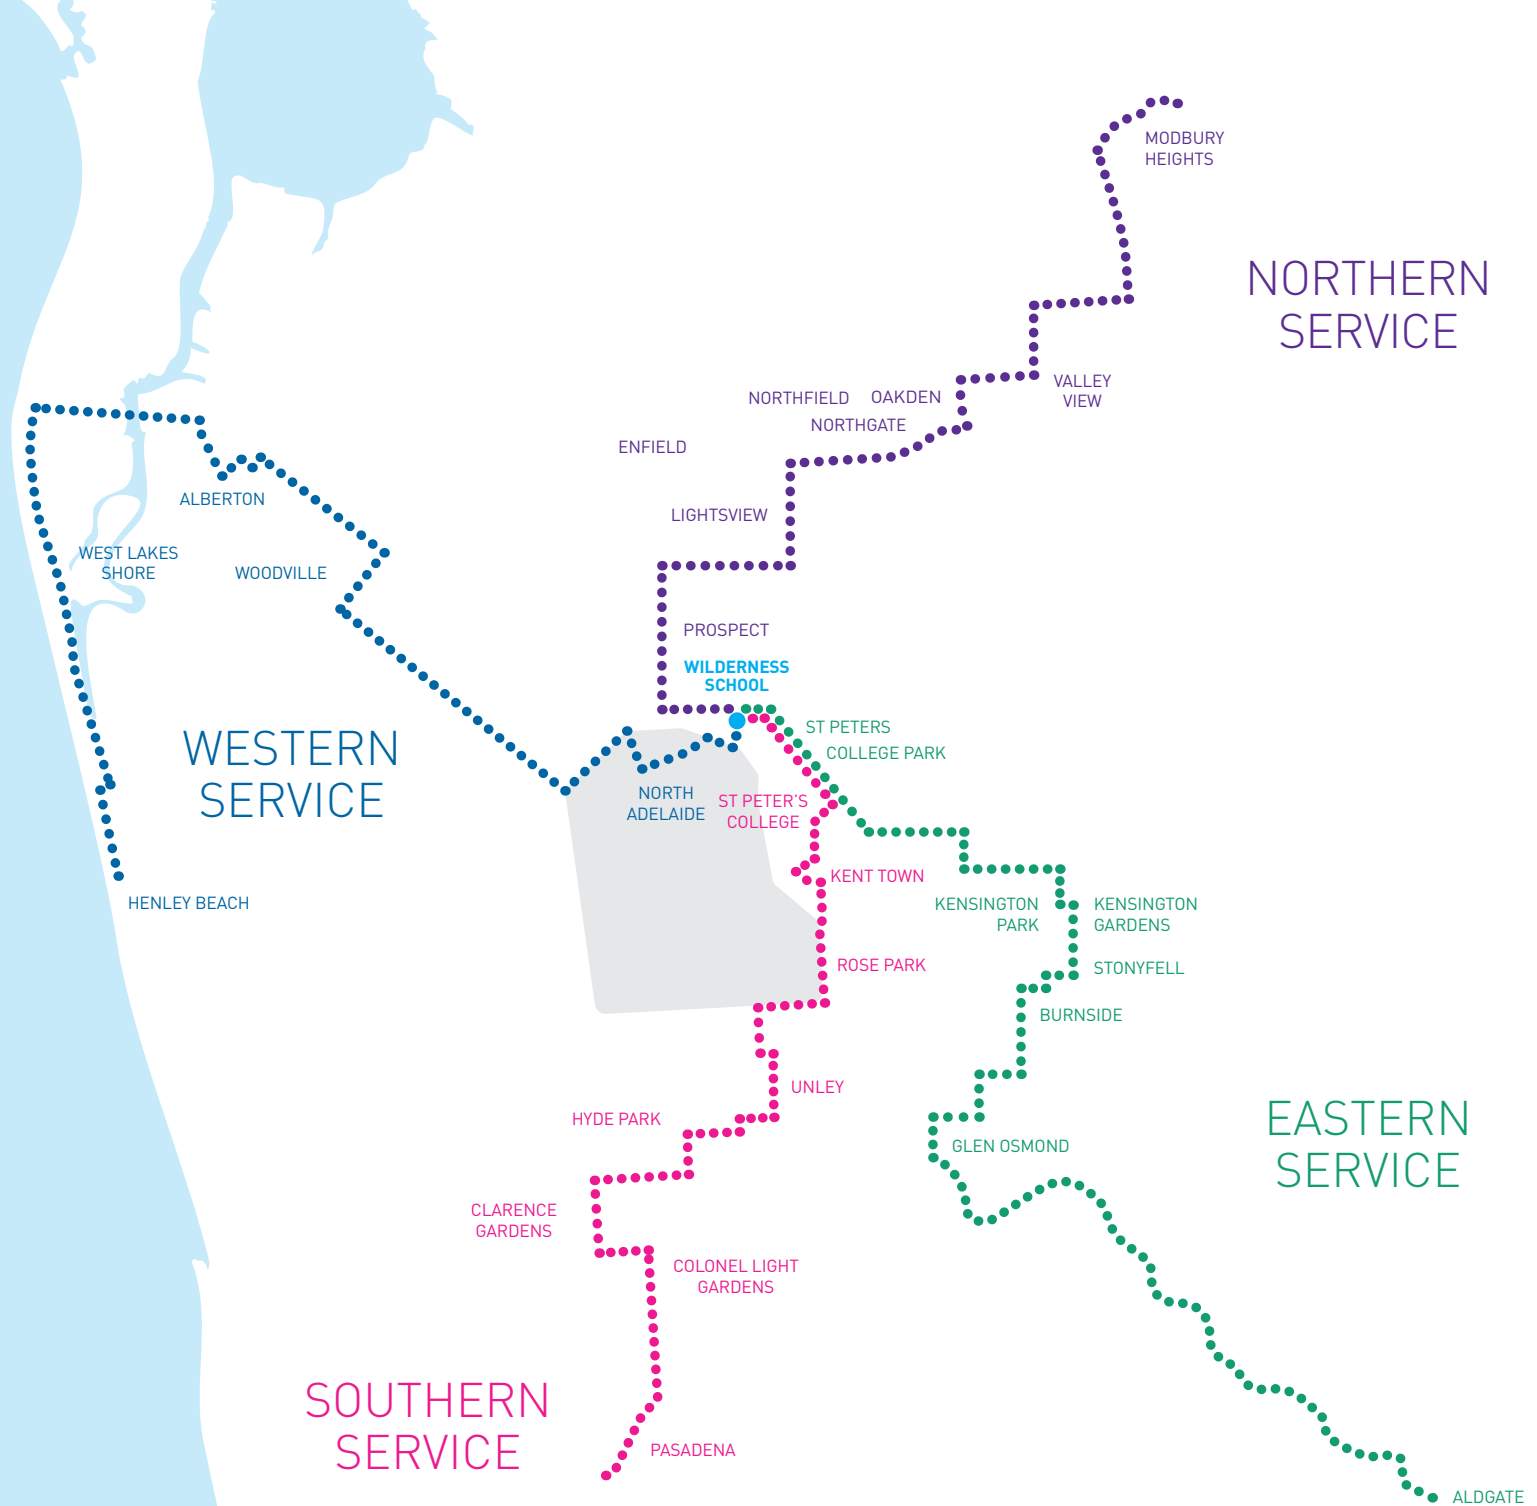

WILDERNESS  
SCHOOL

ALWAYS  
*True*

# BUS SERVICES

Wilderness provides four dedicated buses to pick up and drop off girls from designated bus stops in the Adelaide Hills, eastern, northern, southern and western suburbs.

The School Bus is available to all girls from Year 5 onwards and is serviced by Des' Minibuses whose drivers are fully-accredited. Each bus is air-conditioned and all have seat belts.

The Southern Bus service includes pick up from Prince Alfred College (Kent Town) and an express service from St Peter's College to Wilderness School.

For further information, including details of the exact current stops, please email the Front Office or call 08 8344 6688.

Please note: this is a guide only, routes may be subject to change annually.

WESTERN SERVICE

NORTHERN SERVICE

SOUTHERN SERVICE

EASTERN SERVICE